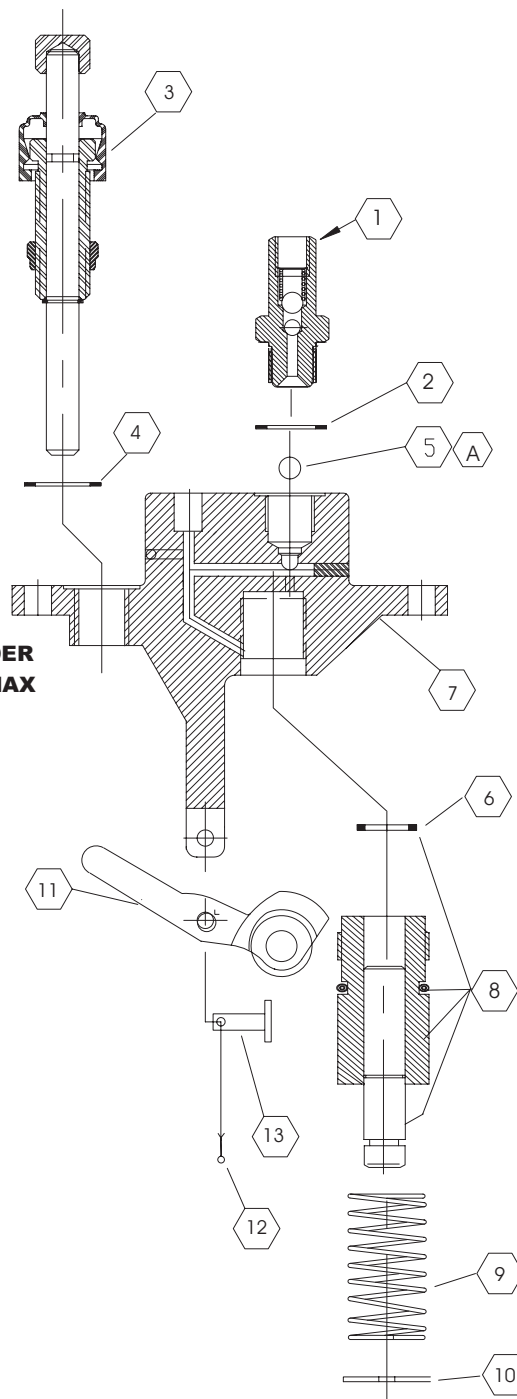

3201 West Wall St. Midland, Texas 79701
Office: (432) 520-6700 fax: (432) 520-6707
Toll free: 1-800-664-4033
Visit Us on the Web: www.cct.nu

92377-3/8"
Roller Rocker
Lubricator Pump

ASSEMBLED VIEW

EXPLODED VIEW

CAUTION:
TORQUE #8 CYLINDER
15 FOOT POUNDS MAX

REPAIR PARTS

ITEM	PART NO.	QTY	DESCRIPTION
1	92145	1	ASSEMBLY - DISCHARGE CONNECTOR
2	90030	1	WASHER - CONNECTOR SEAL
3	90157	1	ASSEMBLY - FLUSHING UNIT
4	90156	1	WASHER - FLUSHING UNIT SEAL
A 5	92836	1	BALL - FLOW CHECK
6	91123	1	WASHER - CYLINDER SEAL
7	91195	1	ASS'Y - PUMP BODY PRESS. SUCT. (BSF)
8	91710	1	ASSEMBLY - CYLINDER 3/8"
9	91628	1	SPRING - PISTON RETURN
10	90009	1	RETAINER - SPRING
11	91187	1	ASS'Y - ROCKER ARM (ROLLER STYLE)
12	90145	1	PIN - COTTER
13	90147	1	PIN - CLEVIS

3/8" - 92377
ROLLER ROCKER ASSEMBLY
PRESSURIZED SUCTION