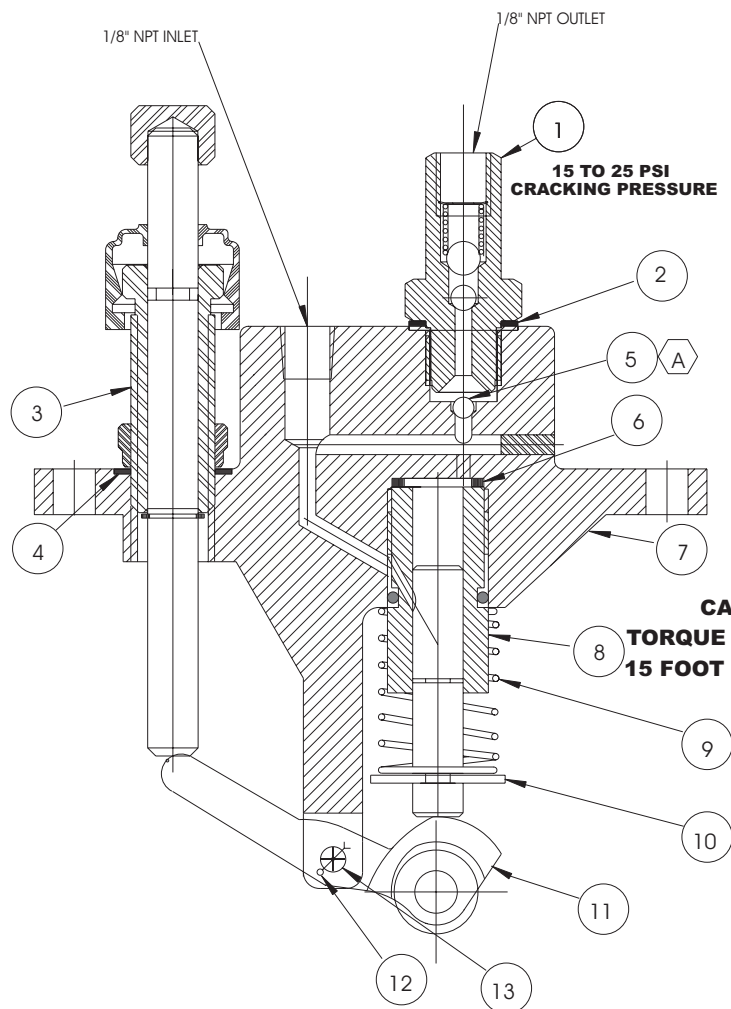

3201 West Wall St. Midland, Texas 79701
Office: (432) 520-6700 fax: (432) 520-6707
Toll free: 1-800-664-4033
Visit Us on the Web: www.cct.nu

92377-3/8"
Roller Rocker
Lubricator Pump

ASSEMBLED VIEW

EXPLODED VIEW

CAUTION:
TORQUE #8 CYLINDER
15 FOOT POUNDS MAX

REPAIR PARTS

ITEM	PART NO.	QTY	DESCRIPTION
1	92145	1	ASSEMBLY - DISCHARGE CONNECTOR
2	90030	1	WASHER - CONNECTOR SEAL
3	90157	1	ASSEMBLY - FLUSHING UNIT
4	90156	1	WASHER - FLUSHING UNIT SEAL
A 5	92836	1	BALL - FLOW CHECK
6	91123	1	WASHER - CYLINDER SEAL
7	91195	1	ASS'Y - PUMP BODY PRESS. SUCT. (BSF)
8	91710	1	ASSEMBLY - CYLINDER 3/8"
9	91628	1	SPRING - PISTON RETURN
10	90009	1	RETAINER - SPRING
11	91187	1	ASS'Y - ROCKER ARM (ROLLER STYLE)
12	90145	1	PIN - COTTER
13	90147	1	PIN - CLEVIS

3/8" - 92377
ROLLER ROCKER ASSEMBLY
PRESSURIZED SUCTION